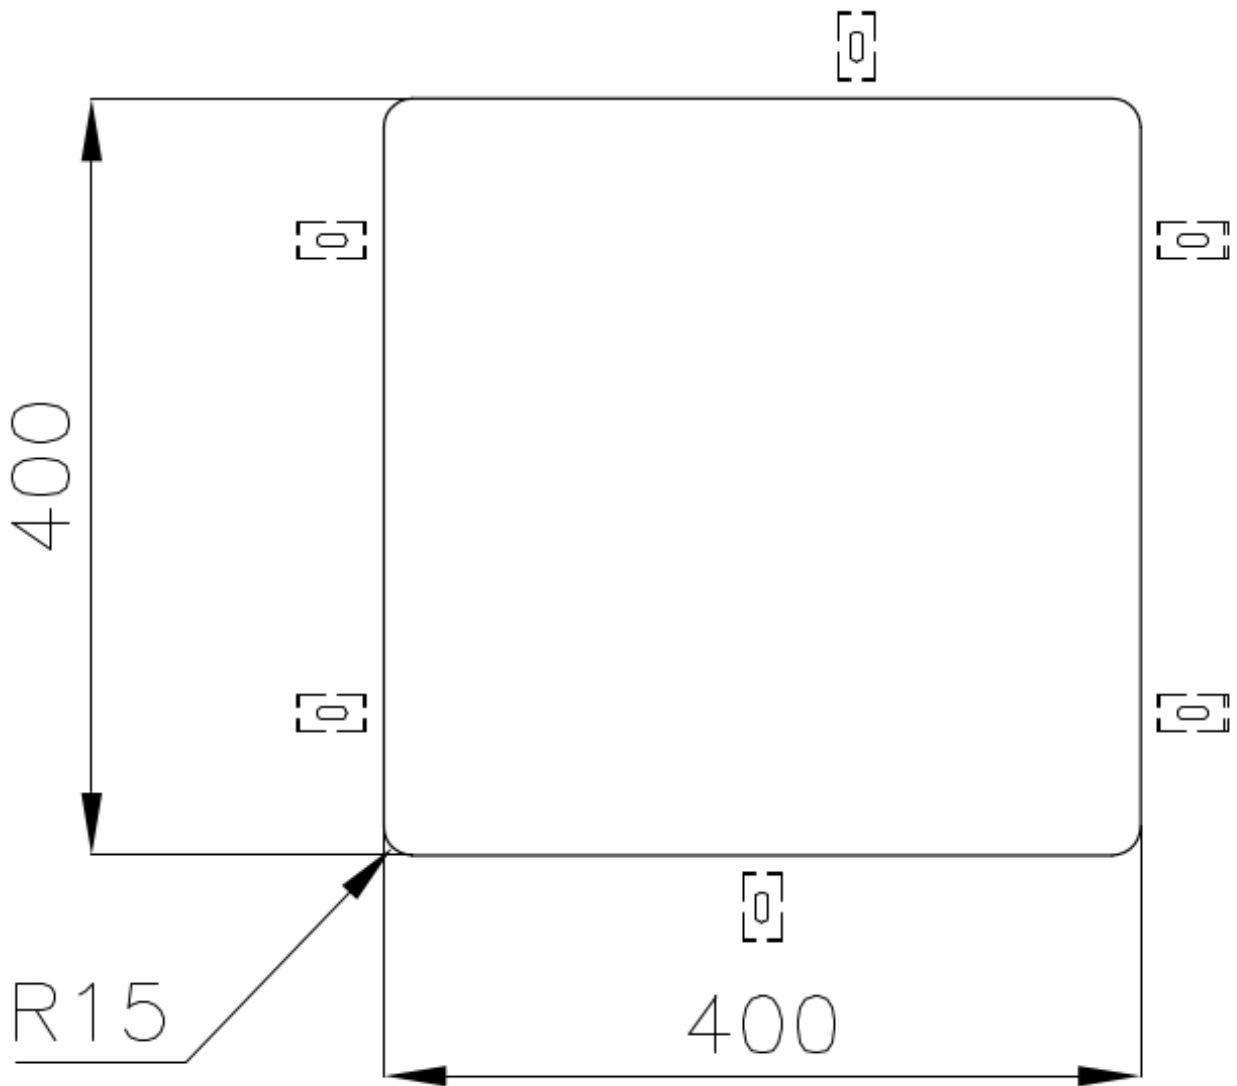

Texture Vintage

Base 45 cm

Dimensions 440x440 mm

Standard fittings Fixing hooks, gasket, drain, overflow and siphon, boxed packing

Mixer holes No standard holes

Built-in hole [View technical data sheet](#)

Drainer No

Width 44 cm

Bowl dimension 400 x 400 mm

Number of bowls 1 bowl

Waste fitting 3,5" drain

FEATURES

VINTAGE PVD The prestigious PVD finish combines with the care for detail of the Vintage finish, to create a combination of unique elegance.

Basket 3,5" waste fitting The drain is equipped with a large 3.5" drain, with the practical basket cap that prevents the discharge of solid parts.

High thickness 1mm thick steel. A significant thickness, which guarantees the maximum sturdiness and durability.

Small radius Bowls with squared shapes with a modern design and an increased capacity, for a minimal aesthetics connected with an extreme practicality.

TECHNICAL DATA

Cut out size
Dimensioni per foratura top